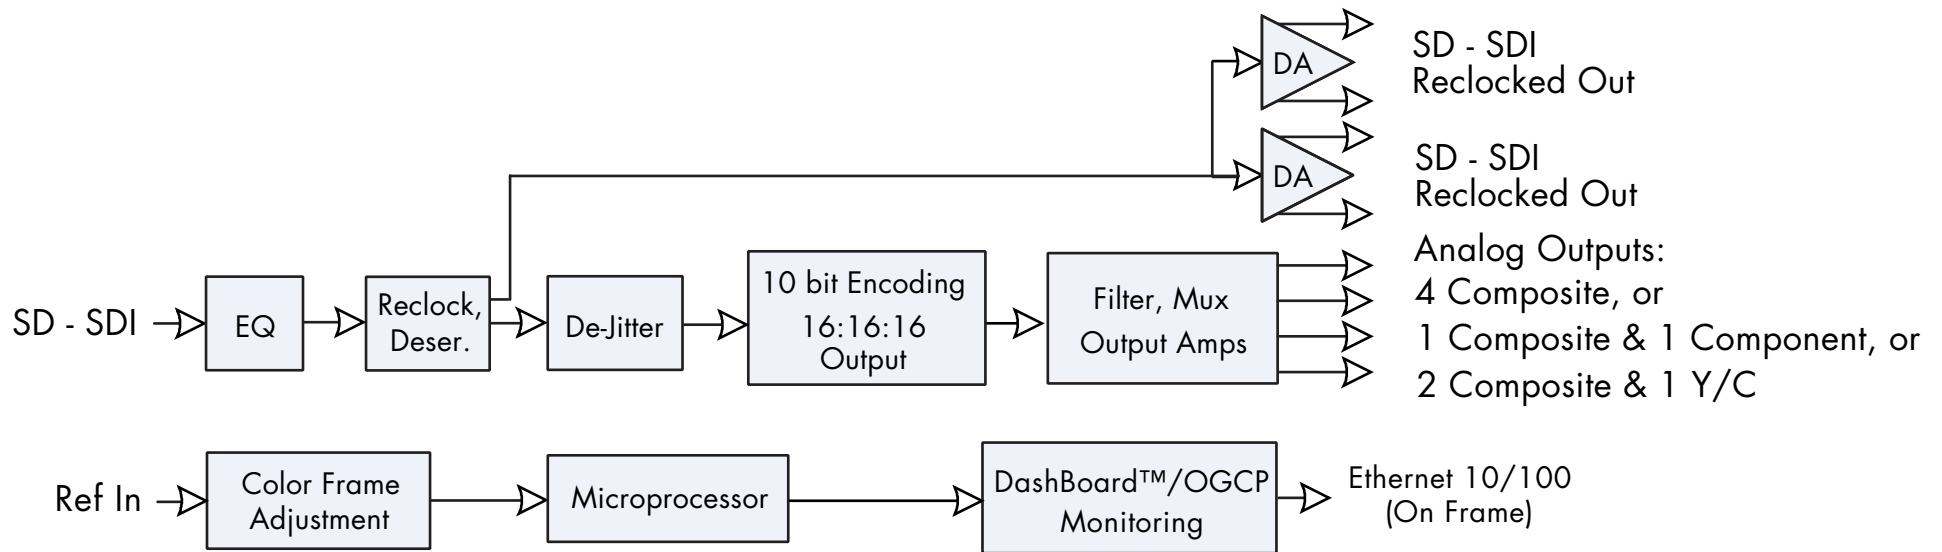

9011 Block Diagram

*Standard Definition D/A 10-bit SDI to
Analog Composite, Y/C and Component*

Cobalt Digital Inc.
2406 E. University Ave.
Urbana IL, 61802

217.344.1243
info@cobaltdigital.com
www.cobaltdigital.com