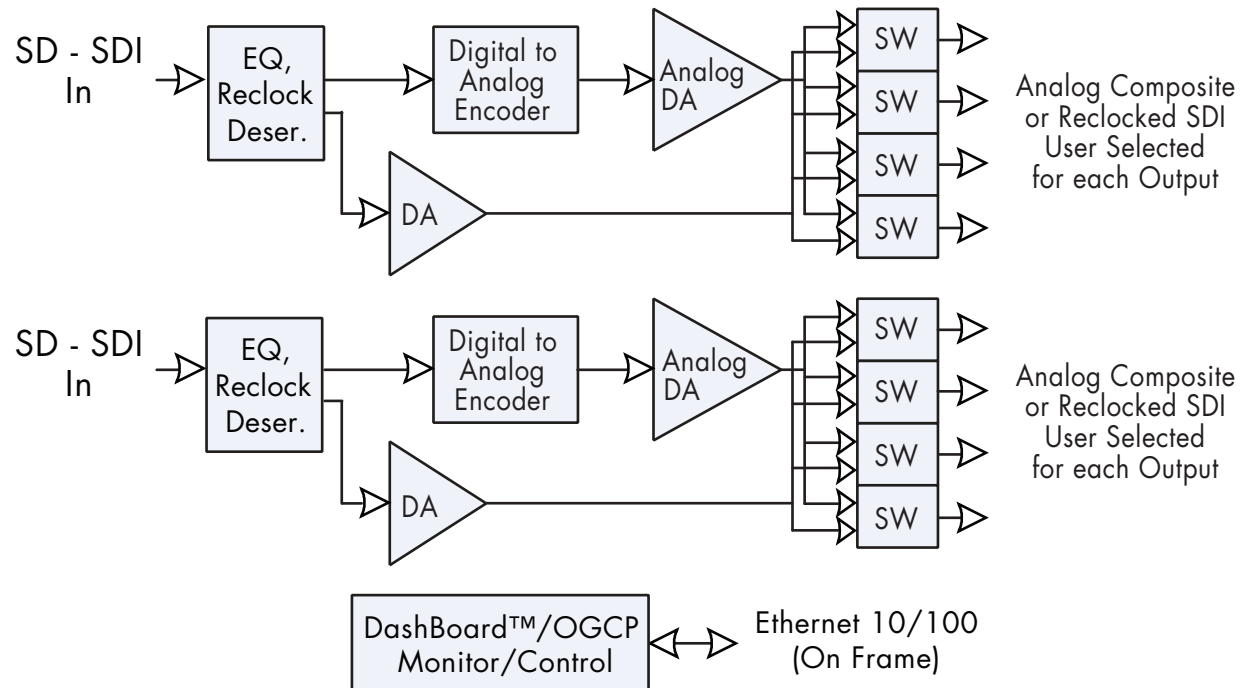

9015 Block Diagram

Dual Monitoring Converter SDI to Analog Composite

with Reclocked SDI

Cobalt Digital Inc.
2406 E. University Ave.
Urbana IL, 61802

217.344.1243
info@cobaltdigital.com
www.cobaltdigital.com