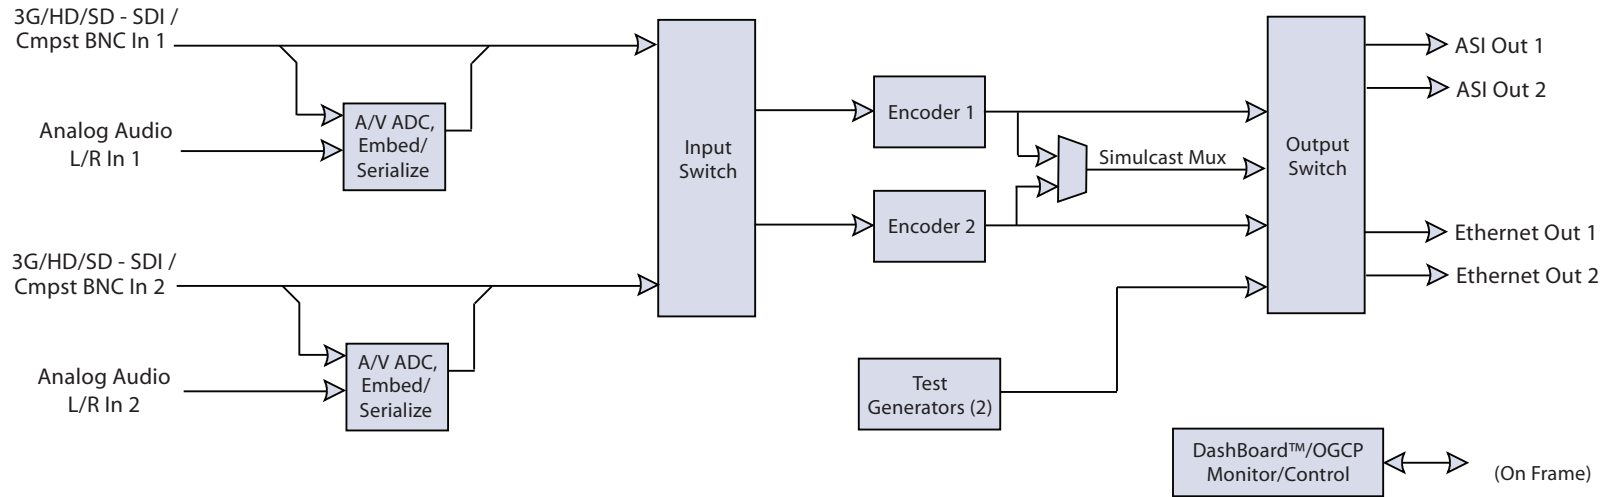

9223-D Block Diagram

Dual-Channel 3G/HD/SD MPEG-4 Encoder

COBALT

Cobalt Digital Inc.
2605 Galen Drive
Champaign IL, 61821

217.344.1243
info@cobaltdigital.com
www.cobaltdigital.com