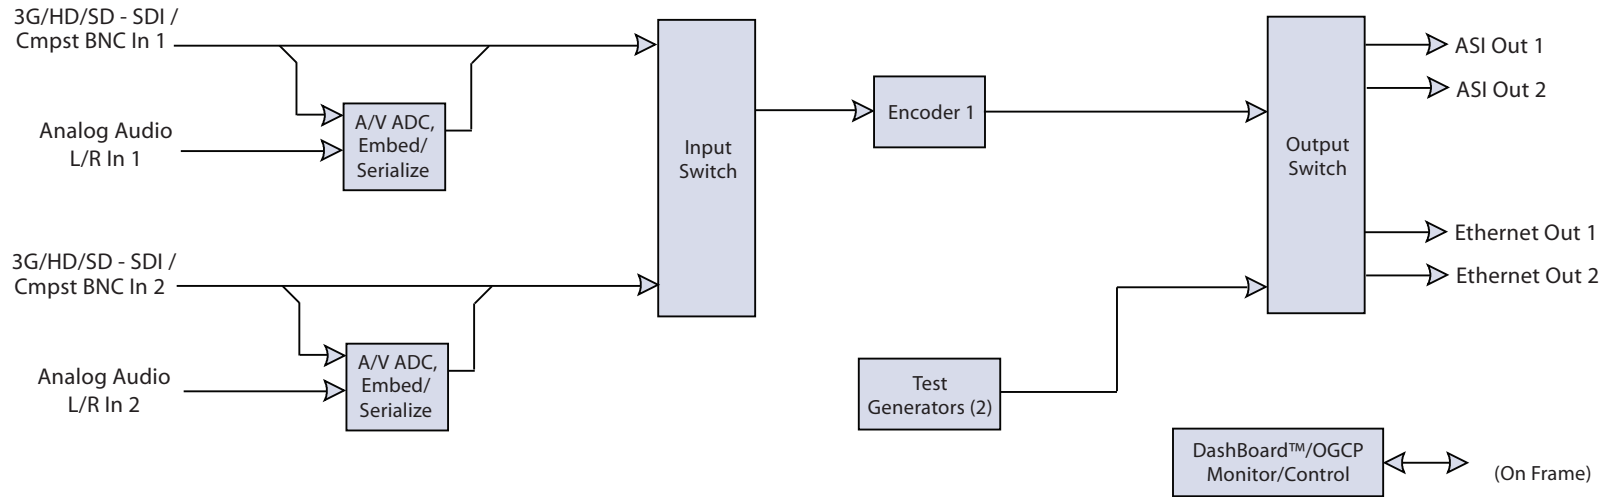

9223-S Block Diagram

Single-Channel 3G/HD/SD MPEG-4 Encoder

COBALT

Cobalt Digital Inc.
2605 Galen Drive
Champaign IL, 61821

217.344.1243
info@cobaltdigital.com
www.cobaltdigital.com