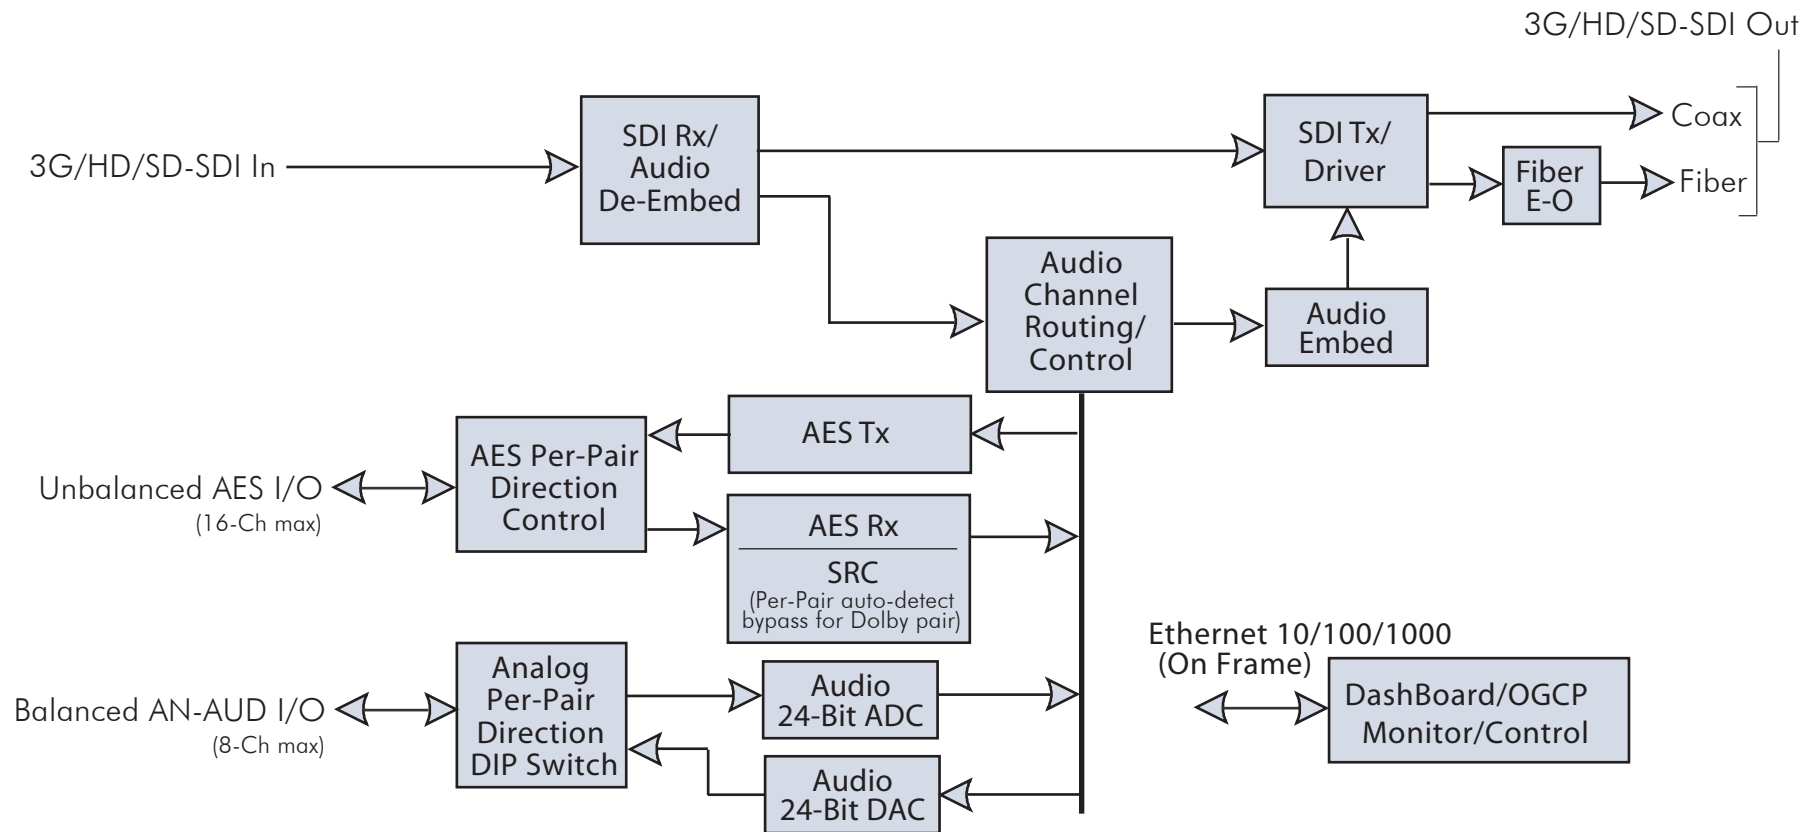

9433-EMDE-ADDA-EO Block Diagram

3G/HD/SD-SDI Fiber Optic EO Transmitter

with 16-Channel AES / 8-Channel Analog Audio Embed/De-Embed

COBALT

Cobalt Digital Inc.
2506 Galen Drive
Champaign IL, 61821

217.344.1243
info@cobaltdigital.com
www.cobaltdigital.com