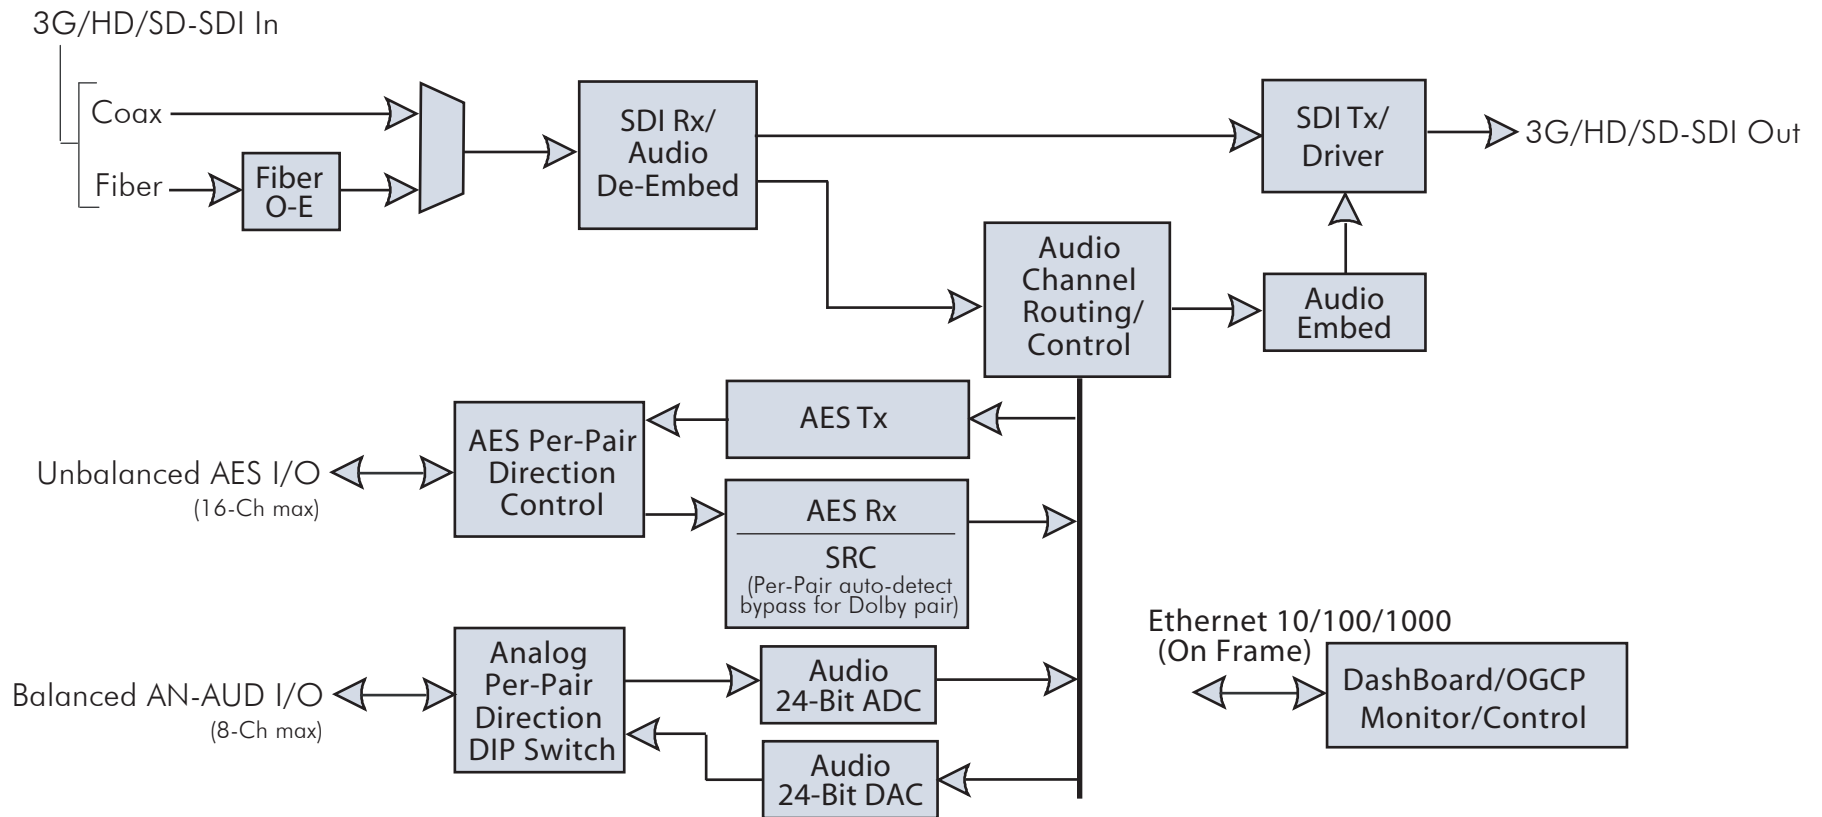

9433-EMDE-ADDA-OE Block Diagram

3G/HD/SD-SDI Fiber Optic OE Receiver

with 16-Channel AES / 8-Channel Analog Audio Embed/De-Embed

COBALT

Cobalt Digital Inc.
2506 Galen Drive
Champaign IL, 61821

217.344.1243
info@cobaltdigital.com
www.cobaltdigital.com