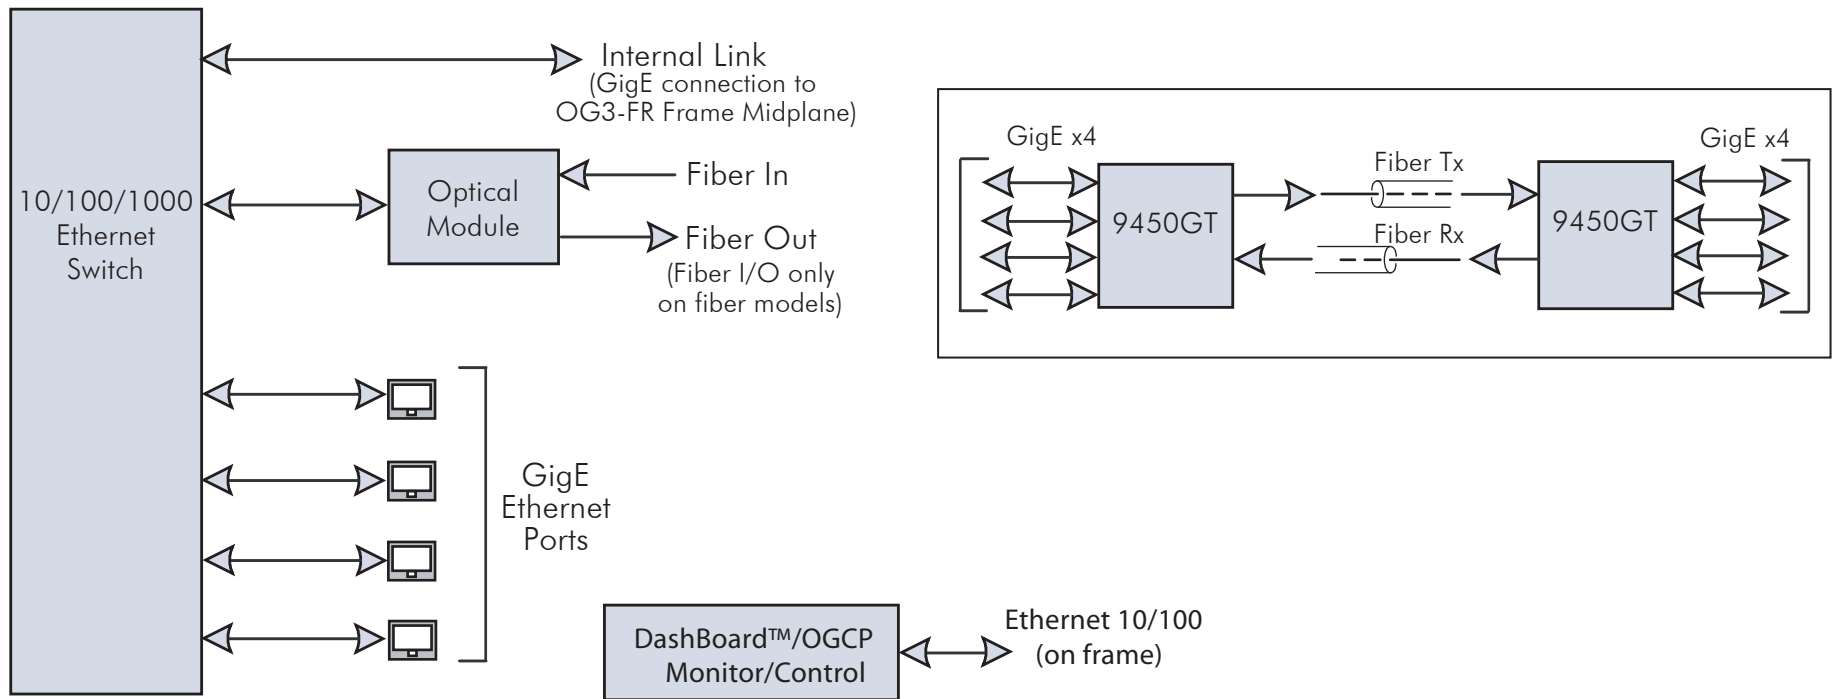

9450GT Block Diagram

Fiber Ethernet Switch Transceivers

COBALT

Cobalt Digital Inc.
2506 Galen Drive
Champaign IL, 61821

217.344.1243
info@cobaltdigital.com
www.cobaltdigital.com