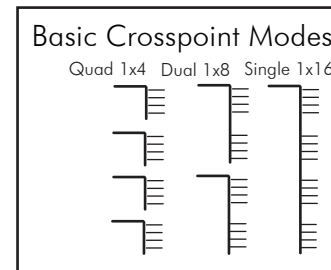

# 9910DA-4Q-3G Block Diagram

3G/HD/SD/ASI Quad-Channel Multi-Rate DA  
with x4 Output Crosspoint (Non-Reclocking)

9910DA-4Q-3G

**COBALT** Cobalt Digital Inc.  
2506 Galen Drive  
Champaign IL, 61821

217.344.1243  
info@cobaltdigital.com  
www.cobaltdigital.com