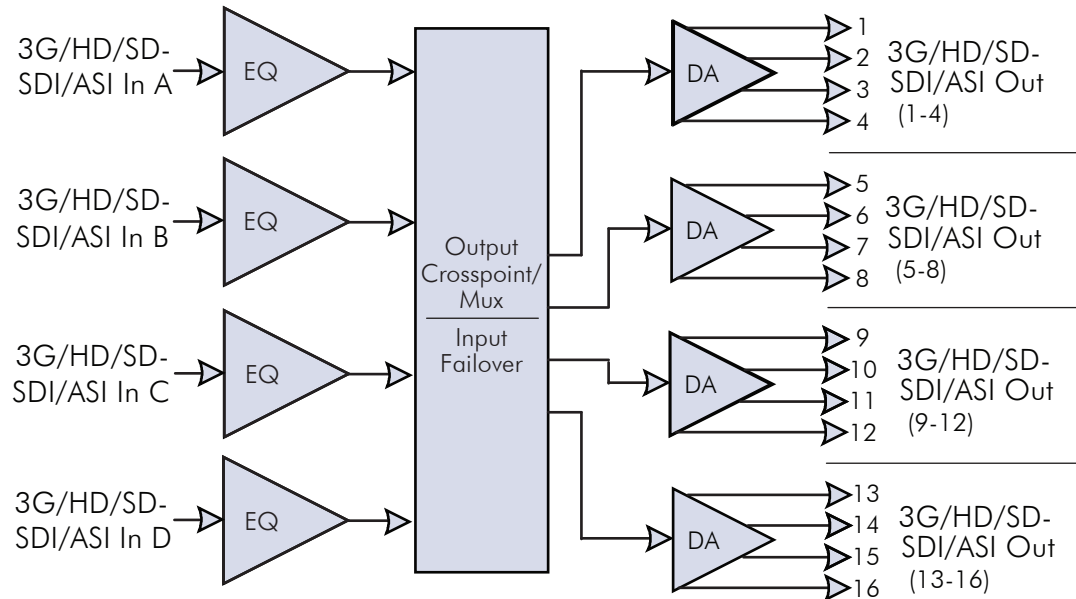

# 9910DA-4Q-3G Block Diagram

3G/HD/SD/ASI Quad-Channel Multi-Rate DA  
with x4 Output Crosspoint (Non-Reclocking)

9910DA-4Q-3G

**COBALT** Cobalt Digital Inc.  
2506 Galen Drive  
Champaign IL, 61821

217.344.1243  
info@cobaltdigital.com  
www.cobaltdigital.com