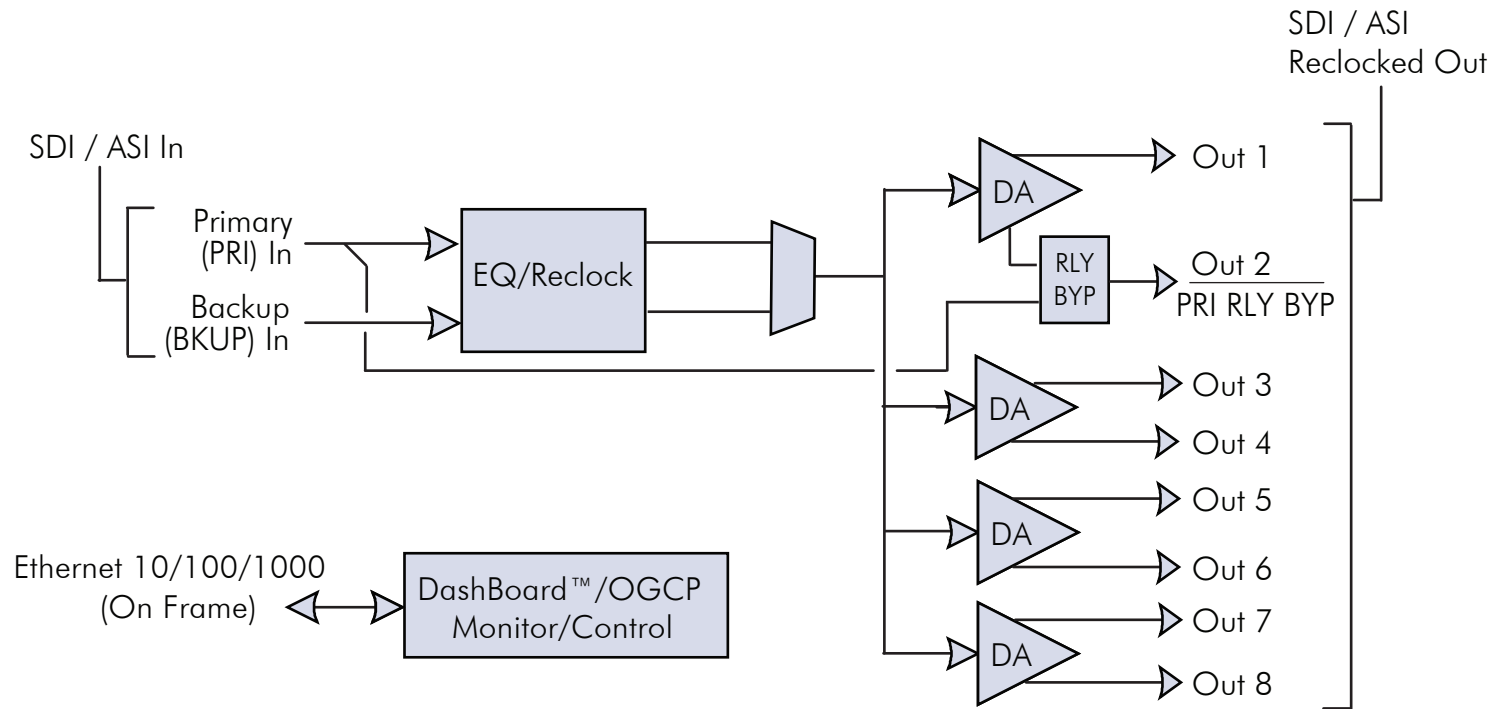

# 9911DA-8-BPX Block Diagram

Dual-Input 3G/HD/SD-SDI / ASI 1x8 Distribution Amplifier  
and Bypass Protection Switch with Passive Relay Protected Output

**COBALT**

Cobalt Digital Inc.  
2506 Galen Drive  
Champaign IL, 61821