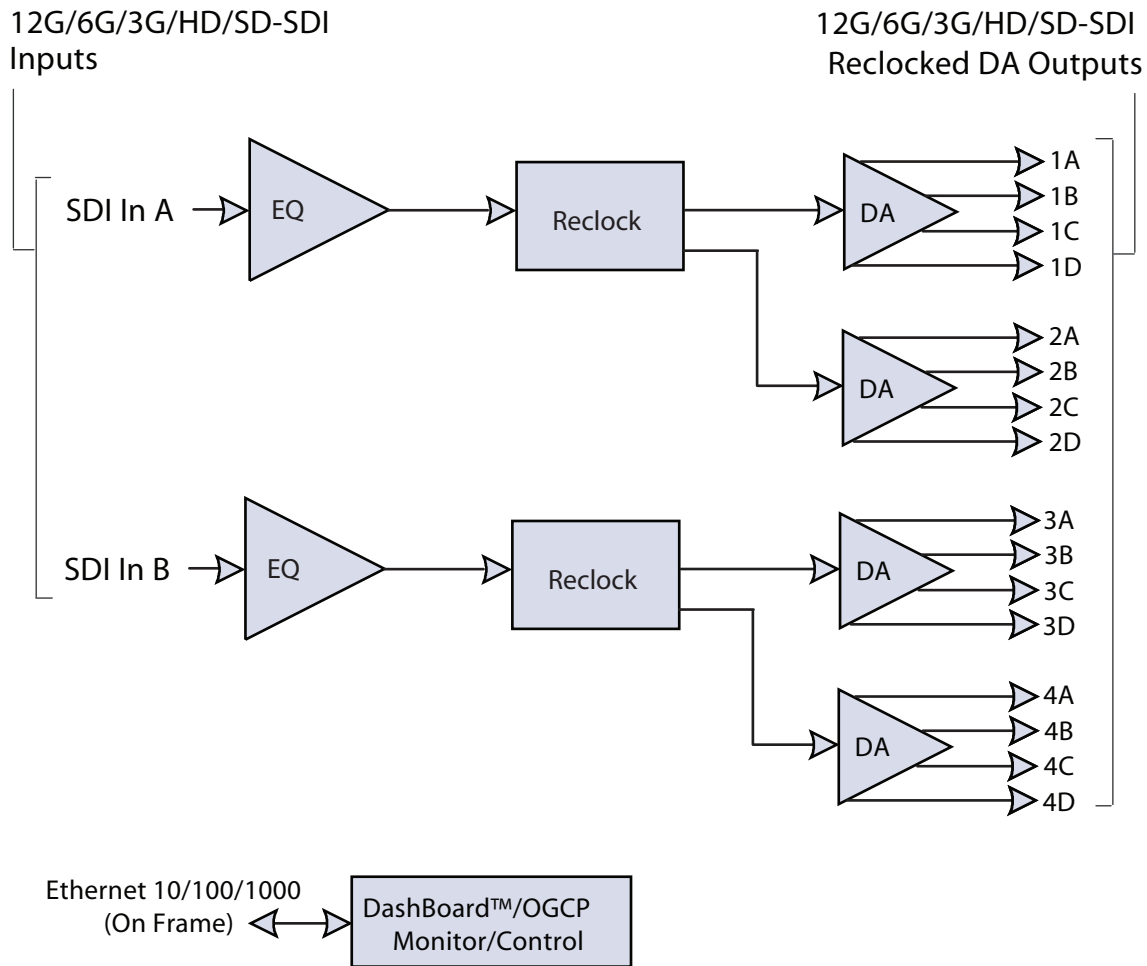

# 9915DA-DUAL-1x8-12G Block Diagram

12G/6G/3G/HD/SD-SDI Dual 1x8 Reclocking Distribution Amplifier

**COBALT** Cobalt Digital Inc.  
2506 Galen Drive  
Champaign IL, 61821

217.344.1243  
info@cobaltdigital.com  
www.cobaltdigital.com