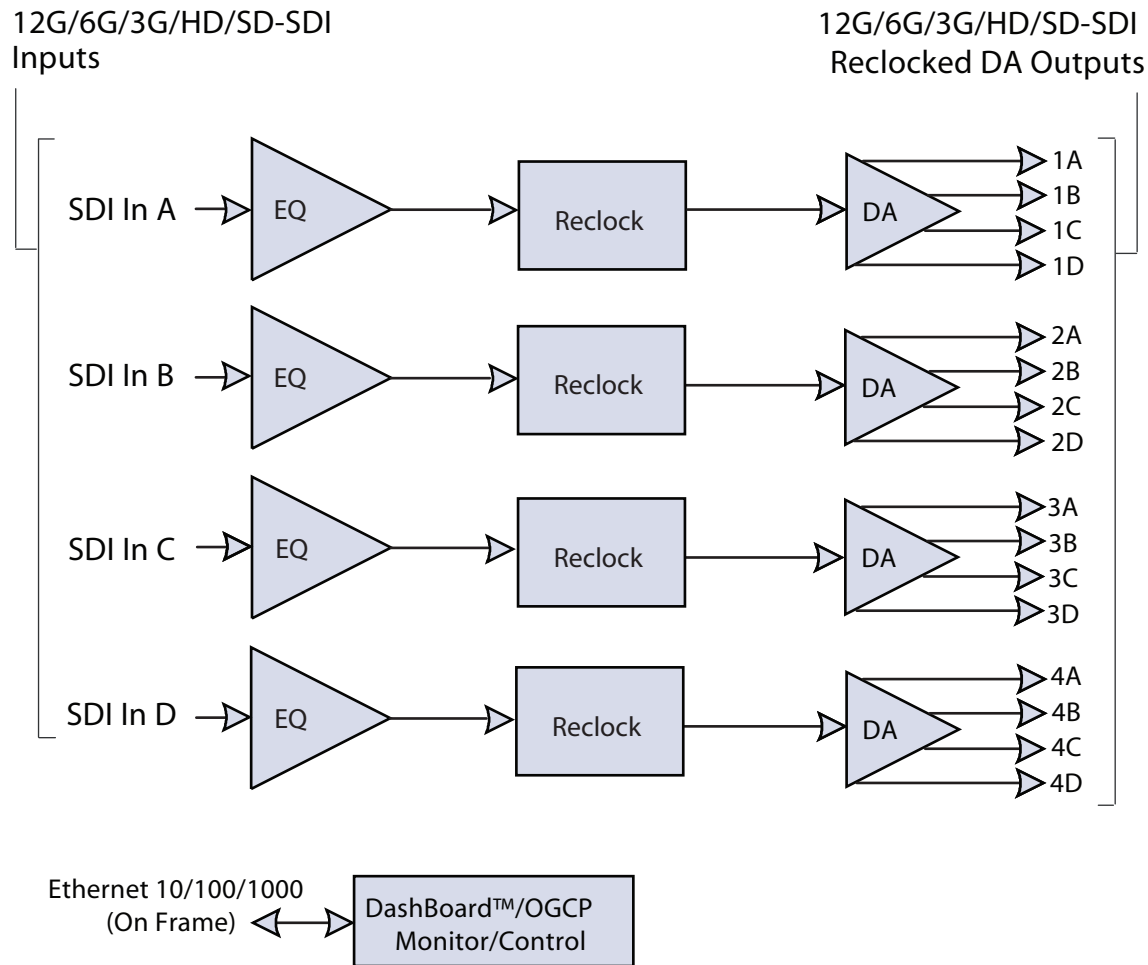

9915DA-QUAD-1x4-12G Block Diagram

12G/6G/3G/HD/SD-SDI Quad 1x4 Reclocking Distribution Amplifier

COBALT Cobalt Digital Inc.
2506 Galen Drive
Champaign IL, 61821

217.344.1243
info@cobaltdigital.com
www.cobaltdigital.com