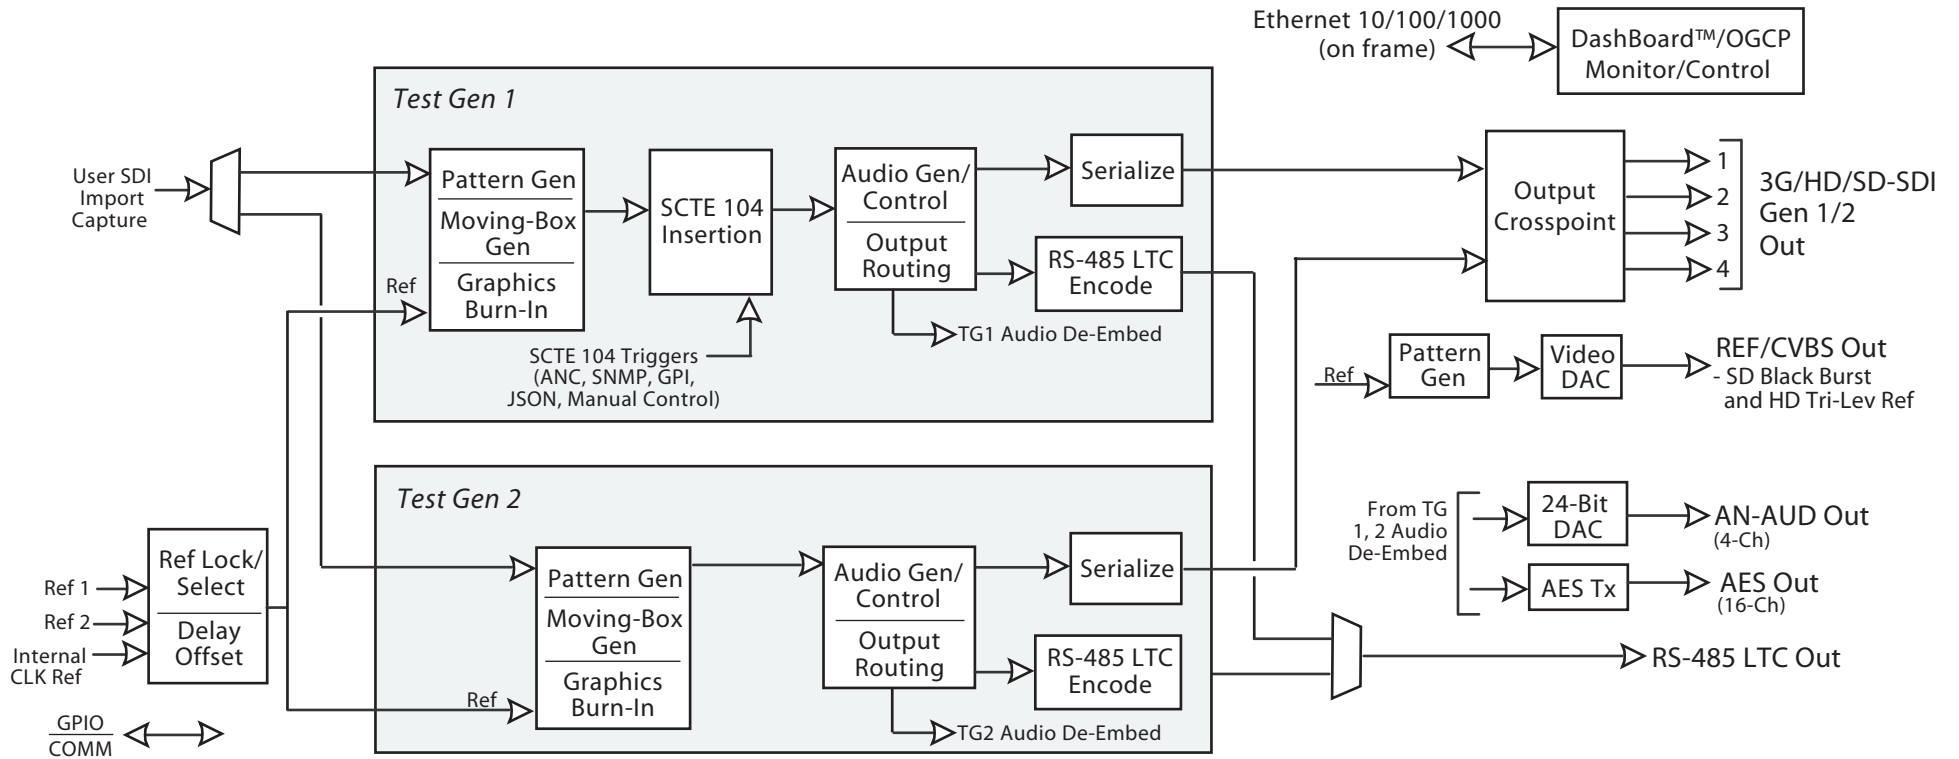

# 9960-TG2-REF1 Block Diagram

## 3G/HD/SD-SDI Dual Test Signal Generator

with Moving Box Active Signal Indication and Bi-Level/Tri-Level Sync Out

**COBALT**

Cobalt Digital Inc.  
2506 Galen Drive  
Champaign IL, 61821

217.344.1243  
info@cobaltdigital.com  
www.cobaltdigital.com