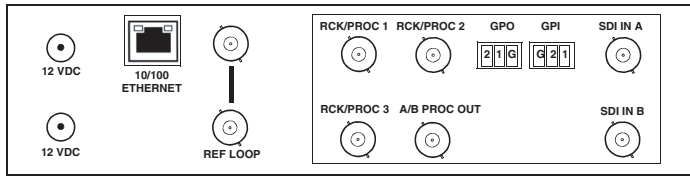

# BBG-1040-ACO Block Diagram

Multi-Input Intelligent Standalone Auto-Changeover Switch with Optional Trouble Slate Inserter

BBG-1040-ACO Rear Panel

**COBALT**

Cobalt Digital Inc.  
2506 Galen Drive  
Champaign IL, 61821