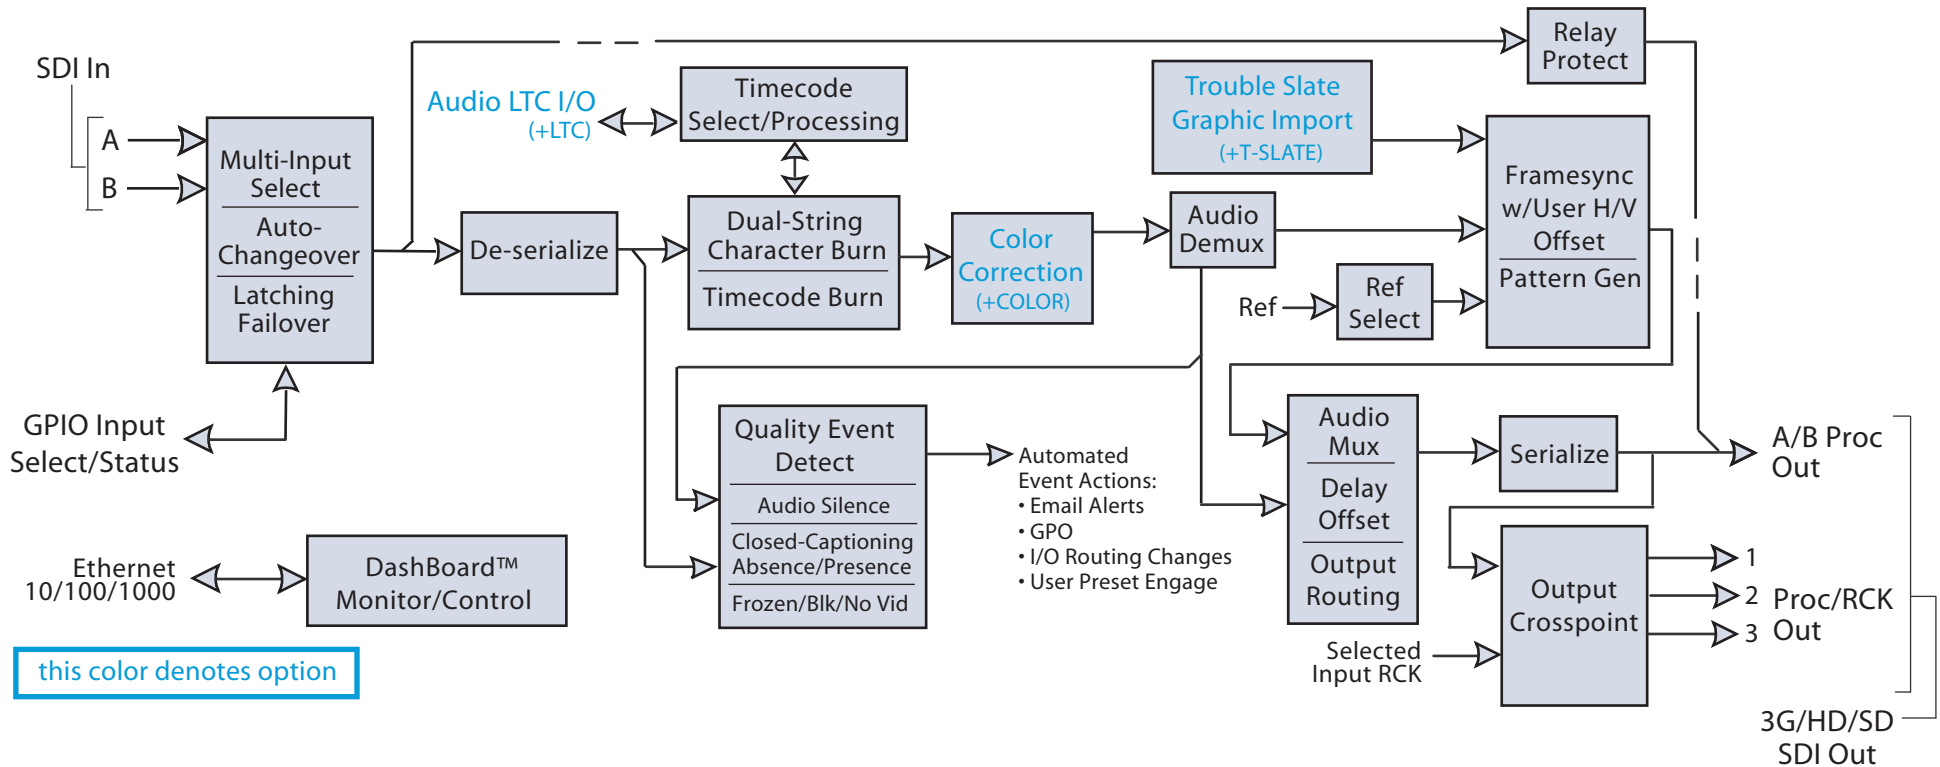

# BBG-1040-ACO Block Diagram

Multi-Input Intelligent Standalone Auto-Changeover Switch with Optional Trouble Slate Inserter

BBG-1040-ACO Rear Panel

**COBALT**

Cobalt Digital Inc.  
2506 Galen Drive  
Champaign IL, 61821