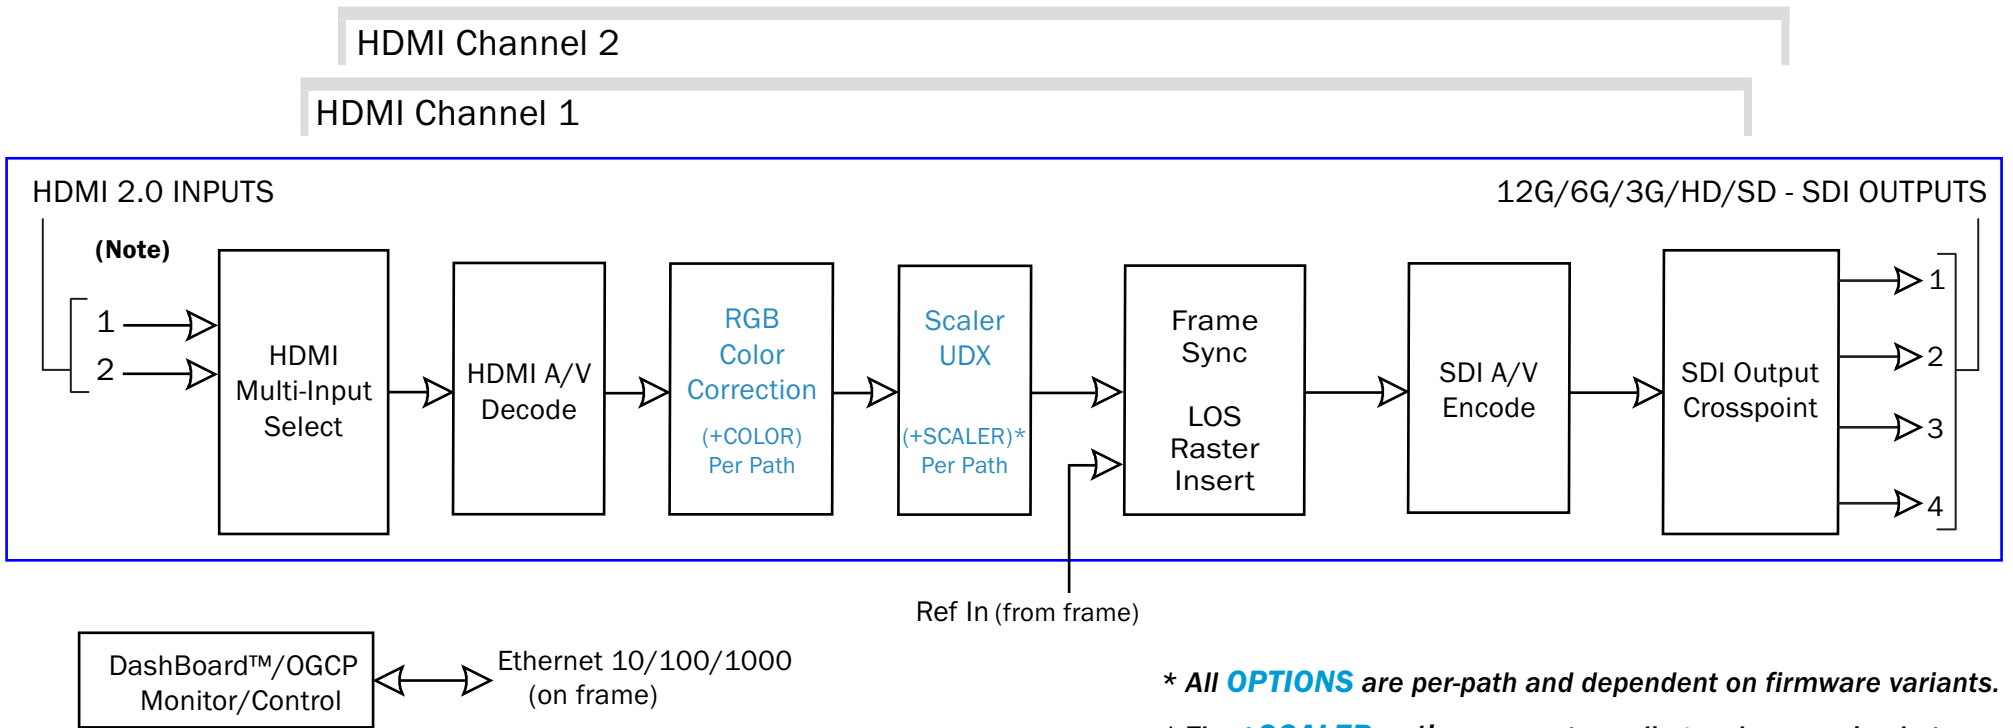

COBALT SAPPHIRE 9926-2HtoS

12G/6G/3G/HD/SD Dual -Channel openGear® HDMI-To-SDI Converter
with Per-Channel Frame Sync option

- * All **OPTIONS** are per-path and dependent on firmware variants.
- * The **+SCALER** option supports scaling and conversion between formats up to and including 1080p.

Note: Inputs can be selected from up to 2 discrete HDMI inputs. Dual simultaneous path processing is available with HDMI channel 2 offering same features/functions as shown for HDMI CH 1.

This color denotes option